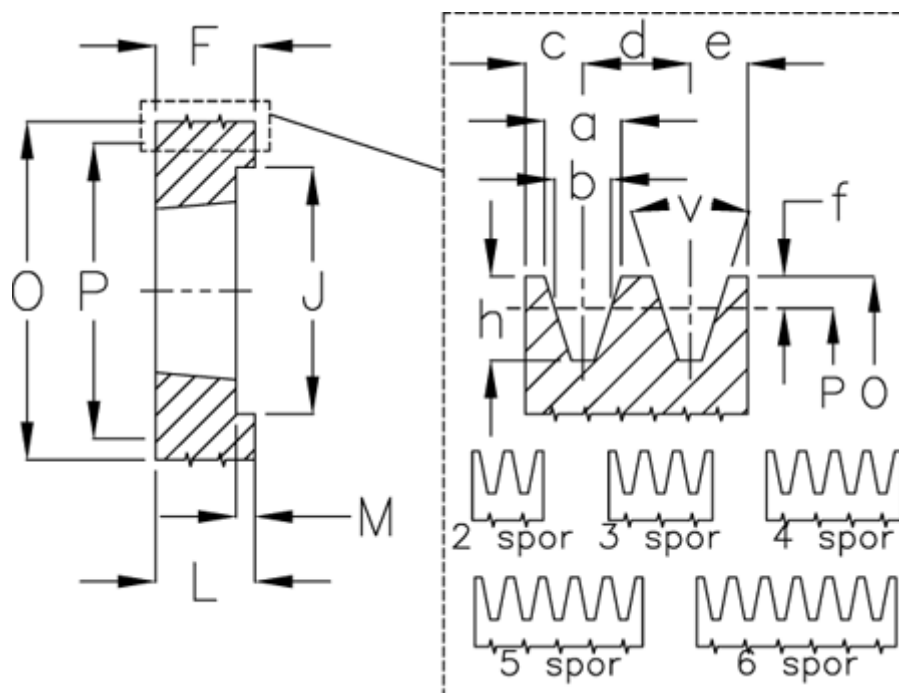

Article number: 604110021205

Description: V-belt pulley SPA 212/5 TL3020

## Measures

a	= 12.7	For bush	= 3020	P	= 212
b	= 11.0	h	= 13.8	Type	= SPA
Bush $\zeta$ max	= 75	J	= 177	v	= 38 grader
c	= 10.0	K	= -		
d	= 15	L	= 51		
e	= 10.0	m	= 29.0		
f	= 2.8	Number of ribs	= 5		
F	= 80	O	= 217.5		